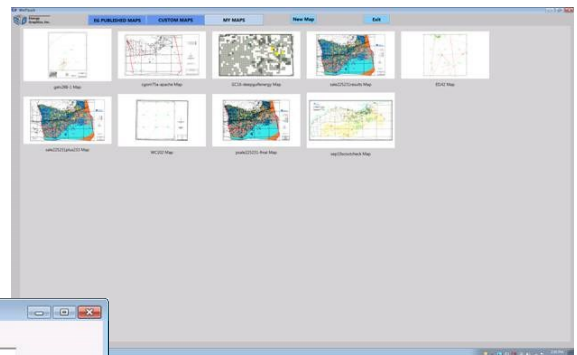

Our INTELLEX Touch Digital Maps give you access to information on mobile devices .